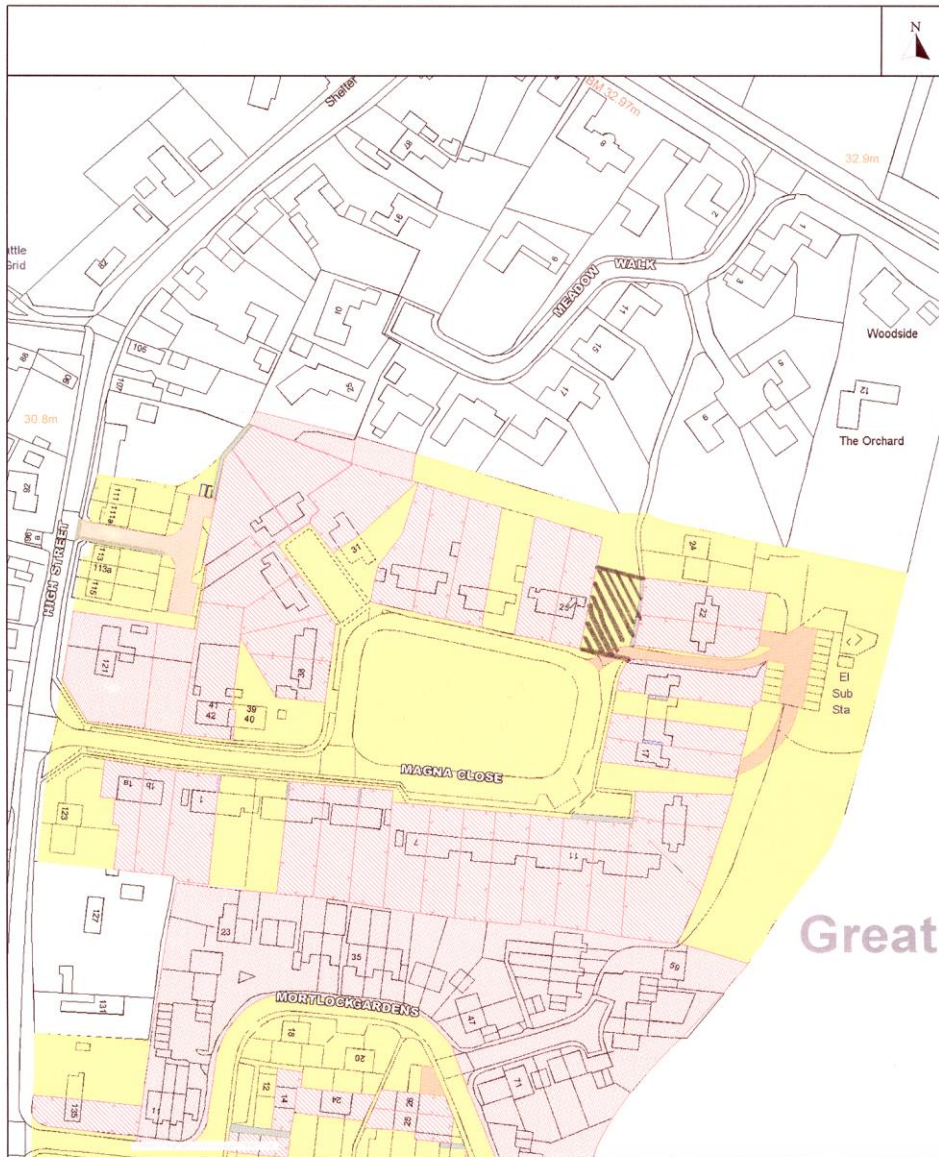

# MAGNA CLOSE

Reproduced from the 2006 Ordnance Survey mapping with the permission of the controller of Her Majesty's stationary office (c) Crown Copyright. Unauthorised reproduction infringes Crown Copyright and may lead to prosecution or civil proceedings.

Scale 1/1565 Date 23/5/2006

Centre = 553315 E 248593 N